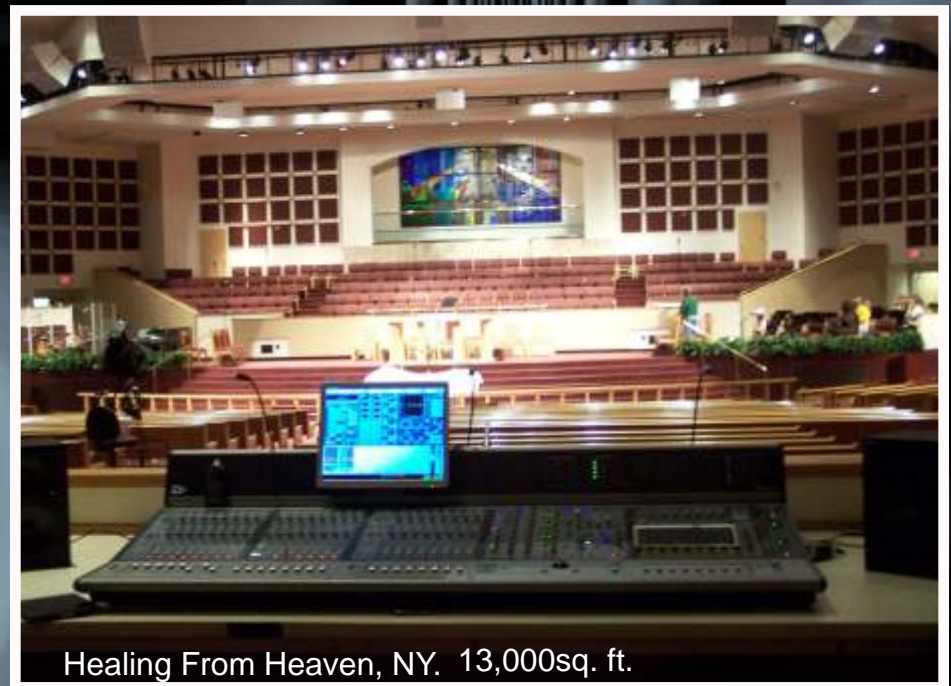

# The Lazy Swan

GOLF COURSE CATERING HALL RESTAURANT

From  
**SALVIN DESIGN**  
845-340-0489

Point of Praise, NY. 31,000sq. ft.

Dallas Bull, FL. 36,000sq. ft.

From  
**SALVIN DESIGN**  
845-340-0489

Nico, Ne. 9,000sq. ft.

Healing From Heaven, NY. 13,000sq. ft.