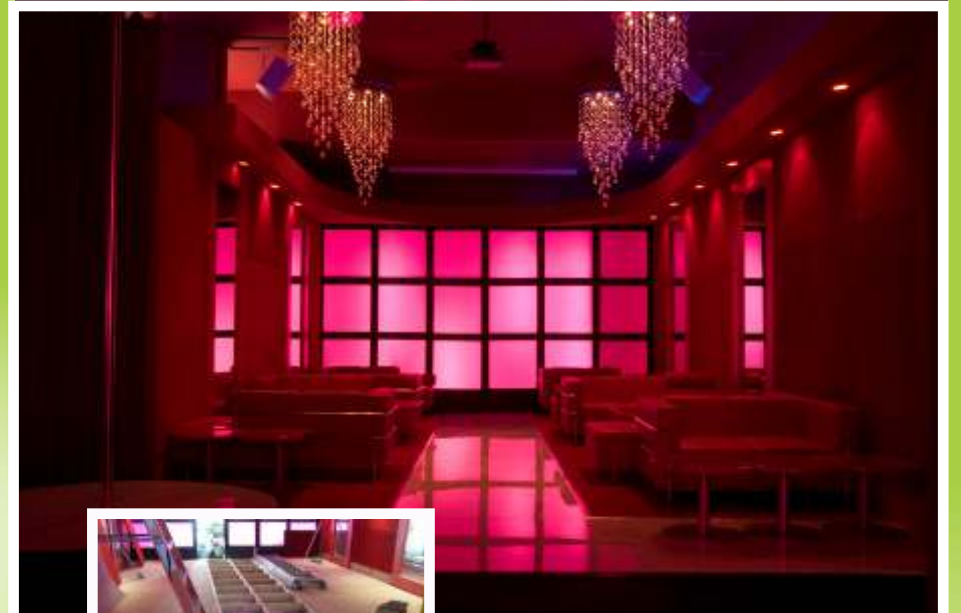

# The Lazy Swan

GOLF COURSE CATERING HALL RESTAURANT

From  
**SALVIN DESIGN**  
845-340-0489

Point of Praise, NY. 31,000sq. ft.

Dallas Bull, FL. 36,000sq. ft.

From  
**SALVIN DESIGN**  
845-340-0489

Nico, Ne. 9,000sq. ft.

Healing From Heaven, NY. 13,000sq. ft.